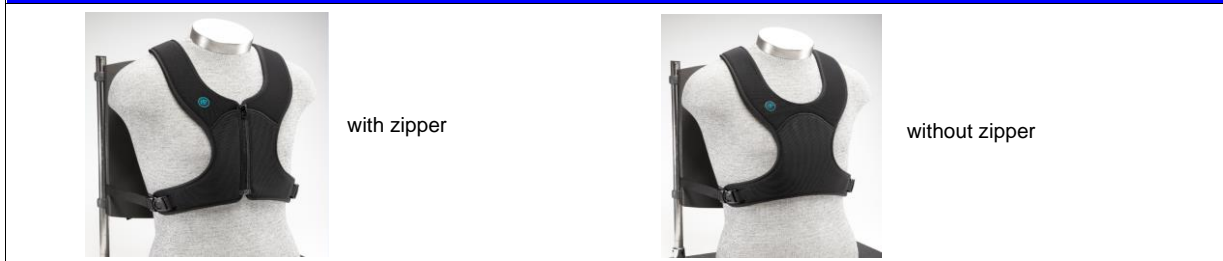

Stayflex - New MD series (multi-directional design)

SH350M-B6	Medium standard Stayflex with zip, with multifunctional straps and plastic cinch mounts	€182
SH350L-B6	Large standard Stayflex with zip, with multifunctional straps and plastic cinch mounts	€182
SH351XS-B6	Extra small standard Stayflex with multi-directional straps and cinch mount - no zip	€182
SH351S-B6	Small standard Stayflex with multi-directional straps and cinch mount - no zip	€182
SH360M-B6	Medium narrow Stayflex with multi-directional straps and cinch mount - with zip	€182
SH360L-B6	Large narrow Stayflex with multi-directional straps and cinch mount - with zip	€182
SH360XL-B6	Extra large narrow Stayflex with multi-directional straps and cinch mount - with zip	€182
SH361M-B6	Medium narrow Stayflex with multi-directional straps and cinch mount - no zip	€182
SH361L-B6	Large narrow Stayflex with multi-directional straps and cinch mount - no zip	€182
SH361XL-B6	Extra large narrow Stayflex with multi-directional straps and cinch mount - no zip	€182