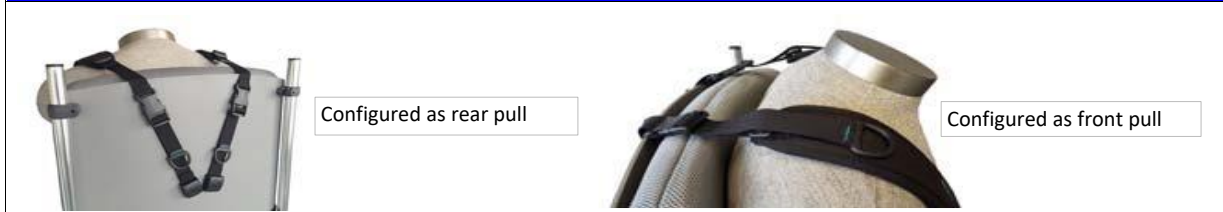

PivotFit New MD series (multi-directional design)

SH290XXS-B6	X-Extra small standard PivotFit with multi-directional design and cinch mount	€171
SH290XS-B6	Extra small standard PivotFit with multi-directional design and cinch mount	€171
SH290S-B6	Small standard PivotFit with multi-directional design and cinch mount	€171
SH290M-B6	Medium standard PivotFit with multi-directional design and cinch mount	€171
SH290L-B6	Large standard PivotFit with multi-directional design and cinch mount	€171
SH290XL-B6	Extra large standard PivotFit with multi-directional design and cinch mount	€171
SH295XXS-B6	X-Extra small dynamic PivotFit with multi-directional design and cinch mount	€189
SH295XS-B6	Extra small dynamic PivotFit with multi-directional design and cinch mount	€189
SH295S-B6	Small dynamic PivotFit with multi-directional design and cinch mount	€189
SH295M-B6	Medium dynamic PivotFit with multi-directional design and cinch mount	€189
SH295L-B6	Large dynamic PivotFit with multi-directional design and cinch mount	€189
SH295XL-B6	Extra large dynamic PivotFit with multi-directional design and cinch mount	€189